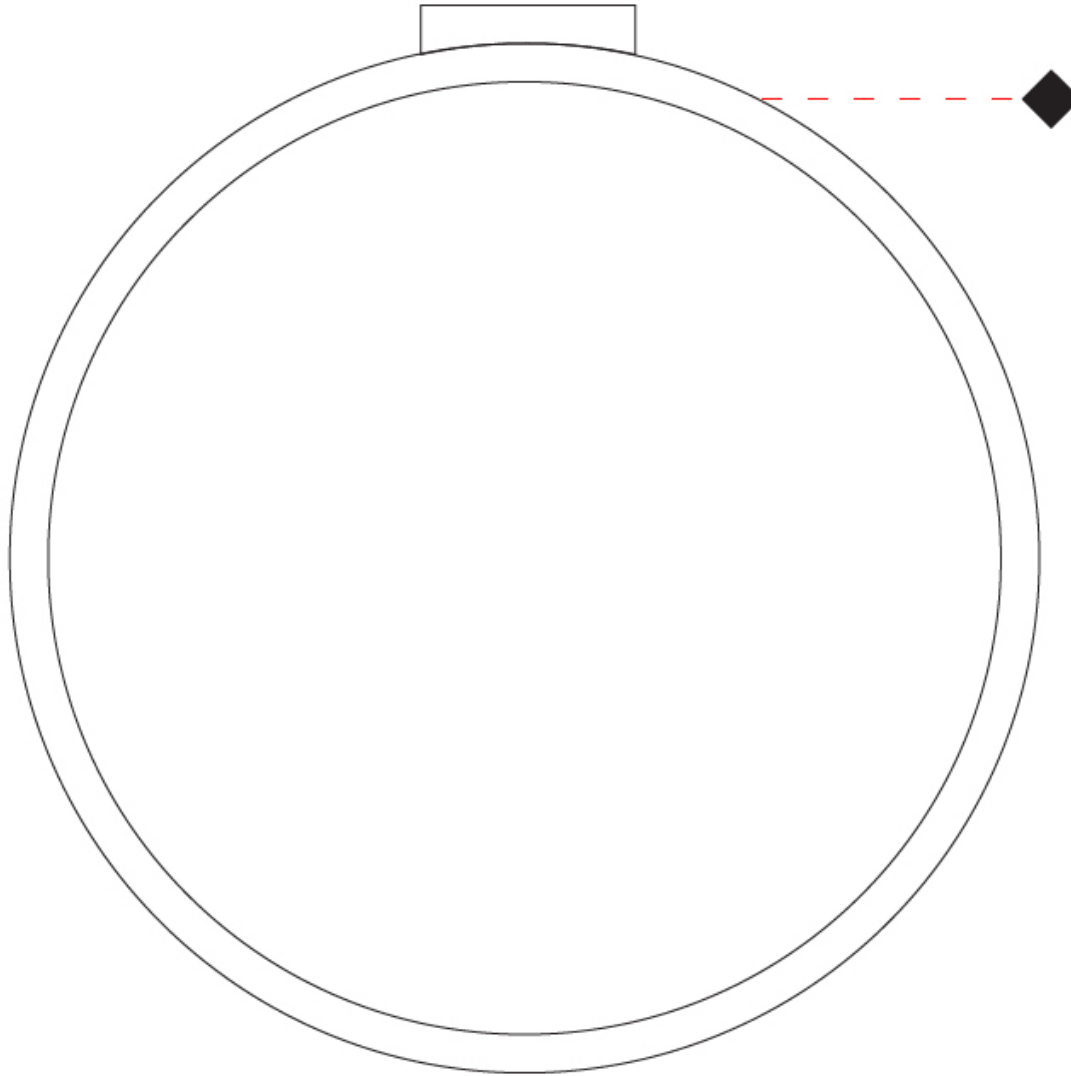

D32017-

PROJECT _____

TYPE _____

SPECIFIER _____

QUANTITY _____

DATE _____

D