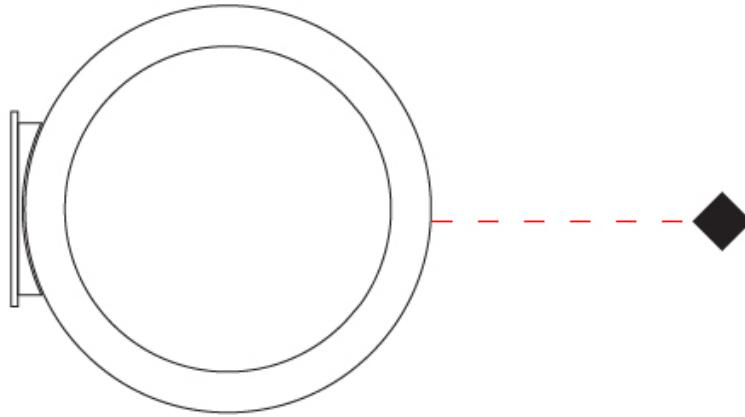

ASSOLO SURFACE

D32002-

PROJECT

TYPE

SPECIFIER

QUANTITY

DATE