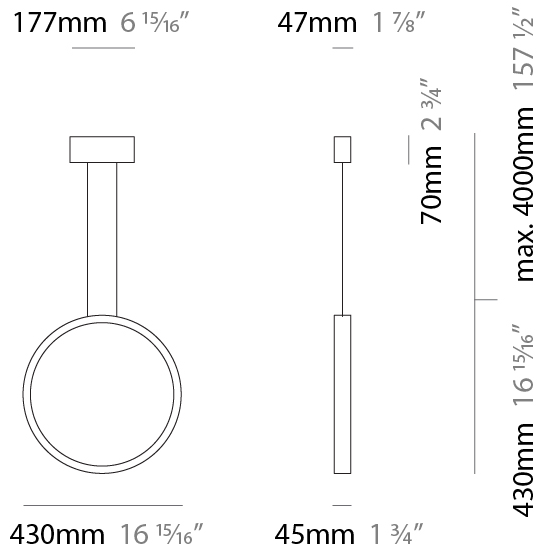

PROJECT	_____
TYPE	_____
SPECIFIER	_____
QUANTITY	_____
DATE	_____

ASSOLO SUSPENSION

D31005-

base number   Finish
Options

1. To build a product code in our configurator select the specify button on the base model # product page
2. To build a manual product code on this datasheet choose from the options listed below in blue font and add the suffix to the base model #

GENERAL

Series: Assolo
Brand: Cini & Nils
Division: Design
Mounting Type: Suspension
Mounting Location: Ceiling
Subcategory: Ambient

PHYSICAL

Shape: Round
Diameter (mm): 430
Diameter (in): 16 ¹⁵/₁₆
Width (mm): 45
Width (in): 1 ³/₄
Height (mm): 430
Height (in): 16 ¹⁵/₁₆
Max. Overall Height (mm): 4430
Max. Overall Height (in): 174 ⁷/₁₆
Light Distribution: Indirect
Weight (kg): 3.5
Weight (lbs): 7.7
Fixture Finish: WHI / BLK / MGD
Fixture Material: Aluminum
Upon Request: Any custom colour

ELECTRICAL

Lamp Type: LED
Input Wattage (W): 27
Total Output Wattage (W): 25
Dimming: Tri-Mode (Non-Dimming and Phase Dimming (120Vac only) and 0-10V Dimming)
Driver Included: Yes
Driver Location: Integrated
Driver Type: Constant Current - Universal
Driver Class: Class 2
Input Voltage (V): 120 - 277
Constant Current (MA): 700

LED

Color Temperature (°K): 2800
Nominal Lumen (lm): 2900
CRI: >90 CRI
Lamp Life (hrs): 50000
Upon Request: 3000K / 3500K / 4000K

OPTICAL

RATINGS AND CERTIFICATIONS

Certified By: Certified for North American Standards
IP rating: IP20